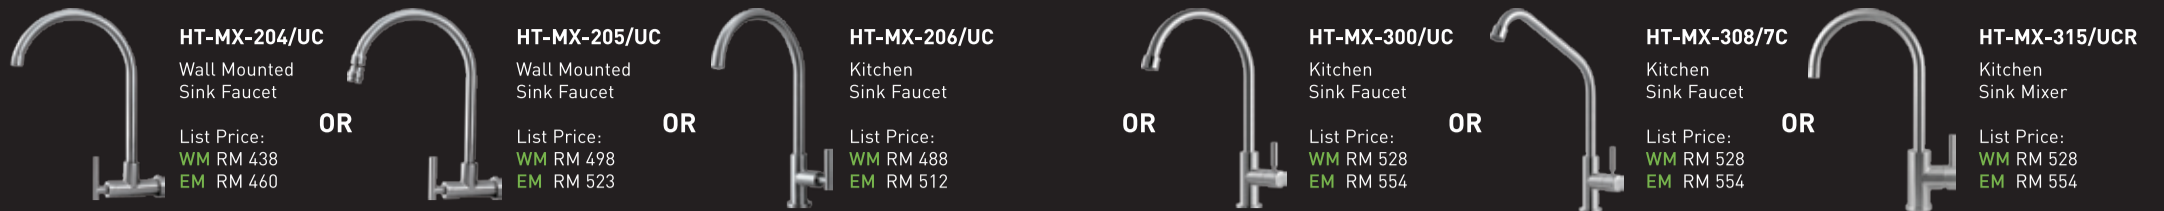

STANDARD BRASS FAUCETS

> Electroplating process provides only temporary brightness. Outer surface will fall off as time goes by.

> Uneven inner-wall easily trap the soil, dirt; and "LEAD" resulted from the corrosion will dilute into water and harmful to human body and the environment.