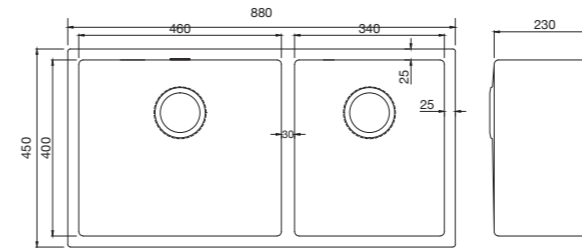

HT-QUÄTEK-920-H
1 3/4" Bowl + 4 1/2" Waste Strainer
Overall Size : L920 x W450 x D240mm
Bowl Size : L420 x W400 x D240mm
Thickness : 1.5mm with Undercoating

HT-QUÄTEK-921-H
Double Bowl + 4 1/2" Waste Strainer
Overall Size : L920 x W450 x D240mm
Bowl Size : L360 x W400 x D240mm
Thickness : 1.5mm with Undercoating

PLATZ SERIES

HANDCRAFTED WITH PRECISION

With **R10**
Radius Angle

1.2MM
Thickness

18G
THICK STEEL

HT-PLATZ-881-H
Double Bowl + 4 1/2" Waste Strainer
Overall Size : L880 x W450 x D230mm
Bowl Size : L460 x W400 x D230mm / L340 x W400 x D230mm
Thickness : 1.2mm with Undercoating

HT-PLATZ-880-H
1 3/4" Bowl + 4 1/2" Waste Strainer
Overall Size : L880 x W450 x D230mm
Bowl Size : L400 x W400 x D230mm / L400 x W400 x D230mm
Thickness : 1.2mm with Undercoating

HT-PLATZ-760-H
Single Bowl + 4 1/2" Waste Strainer
Overall Size : L760 x W450 x D230mm
Bowl Size : L710 x W400 x D230mm
Thickness : 1.2mm with Undercoating

HT-PLATZ-550-H
Single Bowl + 4 1/2" Waste Strainer
Overall Size : L550 x W450 x D230mm
Bowl Size : L500 x W400 x D230mm
Thickness : 1.2mm with Undercoating

HT-PLATZ-450-H
Single Bowl + 4 1/2" Waste Strainer
Overall Size : L450 x W450 x D230mm
Bowl Size : L400 x W400 x D230mm
Thickness : 1.2mm with Undercoating