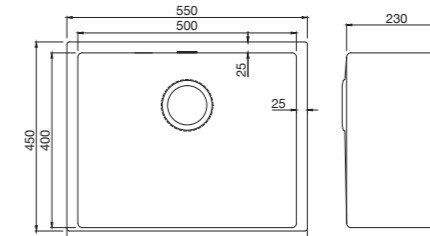

HT-QUÄTEK-920-H
1 3/4" Bowl + 4 1/2" Waste Strainer
Overall Size : L920 x W450 x D240mm
Bowl Size : L420 x W400 x D240mm
Thickness : 1.5mm with Undercoating

HT-QUÄTEK-921-H
Double Bowl + 4 1/2" Waste Strainer
Overall Size : L920 x W450 x D240mm
Bowl Size : L360 x W400 x D240mm
Thickness : 1.5mm with Undercoating

PLATZ SERIES

HANDCRAFTED WITH PRECISION

With **R10**
Radius Angle

1.2MM
Thickness

18G
THICK STEEL

HT-PLATZ-881-H
Double Bowl + 4 1/2" Waste Strainer
Overall Size : L880 x W450 x D230mm
Bowl Size : L460 x W400 x D230mm / L340 x W400 x D230mm
Thickness : 1.2mm with Undercoating

HT-PLATZ-880-H
1 3/4" Bowl + 4 1/2" Waste Strainer
Overall Size : L880 x W450 x D230mm
Bowl Size : L400 x W400 x D230mm / L400 x W400 x D230mm
Thickness : 1.2mm with Undercoating

HT-PLATZ-760-H
Single Bowl + 4 1/2" Waste Strainer
Overall Size : L760 x W450 x D230mm
Bowl Size : L710 x W400 x D230mm
Thickness : 1.2mm with Undercoating

HT-PLATZ-550-H
Single Bowl + 4 1/2" Waste Strainer
Overall Size : L550 x W450 x D230mm
Bowl Size : L500 x W400 x D230mm
Thickness : 1.2mm with Undercoating

HT-PLATZ-450-H
Single Bowl + 4 1/2" Waste Strainer
Overall Size : L450 x W450 x D230mm
Bowl Size : L400 x W400 x D230mm
Thickness : 1.2mm with Undercoating