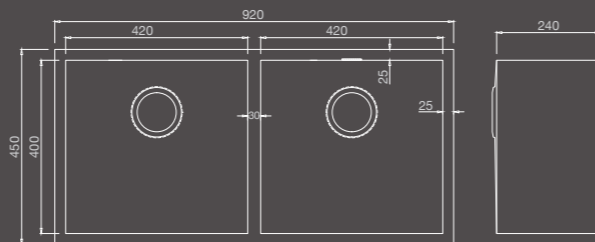

QUÄTEK SERIES

EVOLUTIONARY AND REFINED

With **R0**
Radius Angle

1.5MM
Thickness

16G
THICK STEEL

HT-QUÄTEK-500-H
Single Bowl + 4 1/2" Waste Strainer
Overall Size : L500 x W450 x D240mm
Bowl Size : L450 x W400 x D240mm
Thickness : 1.5mm with Undercoating

HT-QUÄTEK-650-H
Single Bowl + 4 1/2" Waste Strainer
Overall Size : L650 x W450 x D240mm
Bowl Size : L550 x W400 x D240mm
Thickness : 1.5mm with Undercoating

HT-QUÄTEK-800-H
Single Bowl + 4 1/2" Waste Strainer
Overall Size : L800 x W450 x D240mm
Bowl Size : L750 x W400 x D240mm
Thickness : 1.5mm with Undercoating

HT-QUÄTEK-920-H
1 3/4" Bowl + 4 1/2" Waste Strainer
Overall Size : L920 x W450 x D240mm
Bowl Size : L420 x W400 x D240mm
Thickness : 1.5mm with Undercoating

HT-QUÄTEK-921-H
Double Bowl + 4 1/2" Waste Strainer
Overall Size : L920 x W450 x D240mm
Bowl Size : L360 x W400 x D240mm
Thickness : 1.5mm with Undercoating

PLATZ SERIES

HANDCRAFTED WITH PRECISION

With **R10**
Radius Angle

1.2MM
Thickness

18G
THICK STEEL

HT-PLATZ-881-H
Double Bowl + 4 1/2" Waste Strainer
Overall Size : L880 x W450 x D230mm
Bowl Size : L460 x W400 x D230mm / L340 x W400 x D230mm
Thickness : 1.2mm with Undercoating