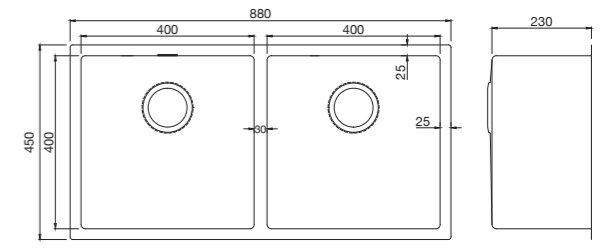

HT-QUÄTEK-920-H
1 3/4" Bowl + 4 1/2" Waste Strainer
Overall Size : L920 x W450 x D240mm
Bowl Size : L420 x W400 x D240mm
Thickness : 1.5mm with Undercoating

HT-QUÄTEK-921-H
Double Bowl + 4 1/2" Waste Strainer
Overall Size : L920 x W450 x D240mm
Bowl Size : L360 x W400 x D240mm
Thickness : 1.5mm with Undercoating

PLATZ SERIES

HANDCRAFTED WITH PRECISION

With **R10**
Radius Angle

1.2MM
Thickness

18G
THICK STEEL

HT-PLATZ-881-H
Double Bowl + 4 1/2" Waste Strainer
Overall Size : L880 x W450 x D230mm
Bowl Size : L460 x W400 x D230mm / L340 x W400 x D230mm
Thickness : 1.2mm with Undercoating

HT-PLATZ-880-H
1 3/4" Bowl + 4 1/2" Waste Strainer
Overall Size : L880 x W450 x D230mm
Bowl Size : L400 x W400 x D230mm / L400 x W400 x D230mm
Thickness : 1.2mm with Undercoating

HT-PLATZ-760-H
Single Bowl + 4 1/2" Waste Strainer
Overall Size : L760 x W450 x D230mm
Bowl Size : L710 x W400 x D230mm
Thickness : 1.2mm with Undercoating

HT-PLATZ-550-H
Single Bowl + 4 1/2" Waste Strainer
Overall Size : L550 x W450 x D230mm
Bowl Size : L500 x W400 x D230mm
Thickness : 1.2mm with Undercoating

HT-PLATZ-450-H
Single Bowl + 4 1/2" Waste Strainer
Overall Size : L450 x W450 x D230mm
Bowl Size : L400 x W400 x D230mm
Thickness : 1.2mm with Undercoating