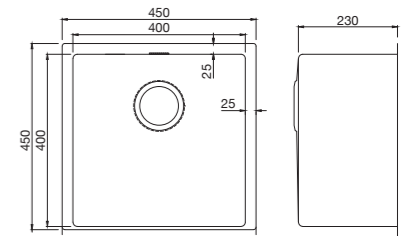

HT-QUÄTEK-920-H
1 3/4" Bowl + 4 1/2" Waste Strainer
Overall Size : L920 x W450 x D240mm
Bowl Size : L420 x W400 x D240mm
Thickness : 1.5mm with Undercoating

HT-QUÄTEK-921-H
Double Bowl + 4 1/2" Waste Strainer
Overall Size : L920 x W450 x D240mm
Bowl Size : L360 x W400 x D240mm
Thickness : 1.5mm with Undercoating

PLATZ SERIES

HANDCRAFTED WITH PRECISION

With **R10**
Radius Angle

1.2MM
Thickness

18G
THICK STEEL

HT-PLATZ-881-H
Double Bowl + 4 1/2" Waste Strainer
Overall Size : L880 x W450 x D230mm
Bowl Size : L460 x W400 x D230mm / L340 x W400 x D230mm
Thickness : 1.2mm with Undercoating

HT-PLATZ-880-H
1 3/4" Bowl + 4 1/2" Waste Strainer
Overall Size : L880 x W450 x D230mm
Bowl Size : L400 x W400 x D230mm / L400 x W400 x D230mm
Thickness : 1.2mm with Undercoating

HT-PLATZ-760-H
Single Bowl + 4 1/2" Waste Strainer
Overall Size : L760 x W450 x D230mm
Bowl Size : L710 x W400 x D230mm
Thickness : 1.2mm with Undercoating

HT-PLATZ-550-H
Single Bowl + 4 1/2" Waste Strainer
Overall Size : L550 x W450 x D230mm
Bowl Size : L500 x W400 x D230mm
Thickness : 1.2mm with Undercoating

HT-PLATZ-450-H
Single Bowl + 4 1/2" Waste Strainer
Overall Size : L450 x W450 x D230mm
Bowl Size : L400 x W400 x D230mm
Thickness : 1.2mm with Undercoating