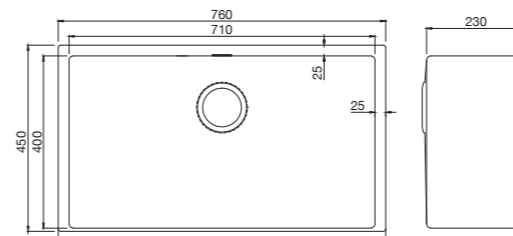

HT-QUÄTEK-920-H
1 3/4" Bowl + 4 1/2" Waste Strainer
Overall Size : L920 x W450 x D240mm
Bowl Size : L420 x W400 x D240mm
Thickness : 1.5mm with Undercoating

HT-QUÄTEK-921-H
Double Bowl + 4 1/2" Waste Strainer
Overall Size : L920 x W450 x D240mm
Bowl Size : L360 x W400 x D240mm
Thickness : 1.5mm with Undercoating

PLATZ SERIES

HANDCRAFTED WITH PRECISION

With **R10**
Radius Angle

1.2MM
Thickness

18G
THICK STEEL

HT-PLATZ-881-H
Double Bowl + 4 1/2" Waste Strainer
Overall Size : L880 x W450 x D230mm
Bowl Size : L460 x W400 x D230mm / L340 x W400 x D230mm
Thickness : 1.2mm with Undercoating

HT-PLATZ-880-H
1 3/4" Bowl + 4 1/2" Waste Strainer
Overall Size : L880 x W450 x D230mm
Bowl Size : L400 x W400 x D230mm / L400 x W400 x D230mm
Thickness : 1.2mm with Undercoating

HT-PLATZ-760-H
Single Bowl + 4 1/2" Waste Strainer
Overall Size : L760 x W450 x D230mm
Bowl Size : L710 x W400 x D230mm
Thickness : 1.2mm with Undercoating

HT-PLATZ-550-H
Single Bowl + 4 1/2" Waste Strainer
Overall Size : L550 x W450 x D230mm
Bowl Size : L500 x W400 x D230mm
Thickness : 1.2mm with Undercoating

HT-PLATZ-450-H
Single Bowl + 4 1/2" Waste Strainer
Overall Size : L450 x W450 x D230mm
Bowl Size : L400 x W400 x D230mm
Thickness : 1.2mm with Undercoating