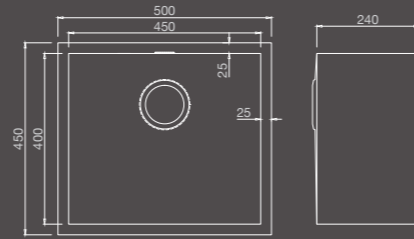

QUÄTEK SERIES

EVOLUTIONARY AND REFINED

With **R0**
Radius Angle

1.5MM
Thickness

16G
THICK STEEL

HT-QUÄTEK-500-H
Single Bowl + 4 1/2" Waste Strainer
Overall Size : L500 x W450 x D240mm
Bowl Size : L450 x W400 x D240mm
Thickness : 1.5mm with Undercoating

HT-QUÄTEK-650-H
Single Bowl + 4 1/2" Waste Strainer
Overall Size : L650 x W450 x D240mm
Bowl Size : L550 x W400 x D240mm
Thickness : 1.5mm with Undercoating

HT-QUÄTEK-800-H
Single Bowl + 4 1/2" Waste Strainer
Overall Size : L800 x W450 x D240mm
Bowl Size : L750 x W400 x D240mm
Thickness : 1.5mm with Undercoating

HT-QUÄTEK-920-H
1 3/4" Bowl + 4 1/2" Waste Strainer
Overall Size : L920 x W450 x D240mm
Bowl Size : L420 x W400 x D240mm
Thickness : 1.5mm with Undercoating

HT-QUÄTEK-921-H
Double Bowl + 4 1/2" Waste Strainer
Overall Size : L920 x W450 x D240mm
Bowl Size : L360 x W400 x D240mm
Thickness : 1.5mm with Undercoating

PLATZ SERIES

HANDCRAFTED WITH PRECISION

With **R10**
Radius Angle

1.2MM
Thickness

18G
THICK STEEL

HT-PLATZ-881-H
Double Bowl + 4 1/2" Waste Strainer
Overall Size : L880 x W450 x D230mm
Bowl Size : L460 x W400 x D230mm / L340 x W400 x D230mm
Thickness : 1.2mm with Undercoating