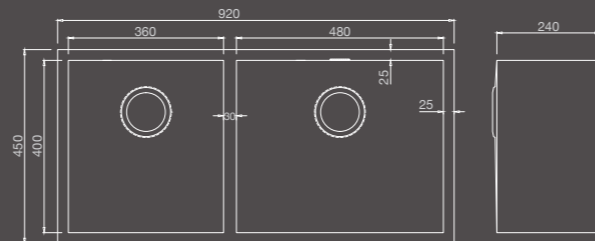

HT-QUÄTEK-650-H
Single Bowl + 4 1/2" Waste Strainer
Overall Size : L650 x W450 x D240mm
Bowl Size : L550 x W400 x D240mm
Thickness : 1.5mm with Undercoating

HT-QUÄTEK-800-H
Single Bowl + 4 1/2" Waste Strainer
Overall Size : L800 x W450 x D240mm
Bowl Size : L750 x W400 x D240mm
Thickness : 1.5mm with Undercoating

HT-QUÄTEK-920-H
1 3/4" Bowl + 4 1/2" Waste Strainer
Overall Size : L920 x W450 x D240mm
Bowl Size : L420 x W400 x D240mm
Thickness : 1.5mm with Undercoating

HT-QUÄTEK-921-H
Double Bowl + 4 1/2" Waste Strainer
Overall Size : L920 x W450 x D240mm
Bowl Size : L360 x W400 x D240mm
Thickness : 1.5mm with Undercoating

PLATZ SERIES

HANDCRAFTED WITH PRECISION

With **R10**
Radius Angle

1.2MM
Thickness

18G
THICK STEEL

HT-PLATZ-881-H
Double Bowl + 4 1/2" Waste Strainer
Overall Size : L880 x W450 x D230mm
Bowl Size : L460 x W400 x D230mm / L340 x W400 x D230mm
Thickness : 1.2mm with Undercoating

HT-PLATZ-880-H
1 3/4" Bowl + 4 1/2" Waste Strainer
Overall Size : L880 x W450 x D230mm
Bowl Size : L400 x W400 x D230mm / L400 x W400 x D230mm
Thickness : 1.2mm with Undercoating

HT-PLATZ-760-H
Single Bowl + 4 1/2" Waste Strainer
Overall Size : L760 x W450 x D230mm
Bowl Size : L710 x W400 x D230mm
Thickness : 1.2mm with Undercoating