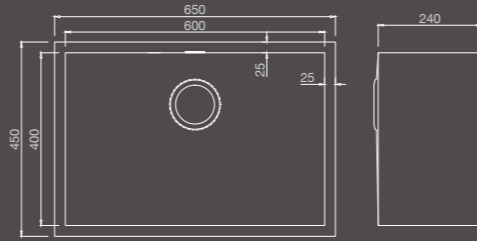

QUÄTEK SERIES

EVOLUTIONARY AND REFINED

With **R0**
Radius Angle

1.5MM
Thickness

16G
THICK STEEL

HT-QUÄTEK-500-H
Single Bowl + 4 1/2" Waste Strainer
Overall Size : L500 x W450 x D240mm
Bowl Size : L450 x W400 x D240mm
Thickness : 1.5mm with Undercoating

HT-QUÄTEK-650-H
Single Bowl + 4 1/2" Waste Strainer
Overall Size : L650 x W450 x D240mm
Bowl Size : L550 x W400 x D240mm
Thickness : 1.5mm with Undercoating

HT-QUÄTEK-800-H
Single Bowl + 4 1/2" Waste Strainer
Overall Size : L800 x W450 x D240mm
Bowl Size : L750 x W400 x D240mm
Thickness : 1.5mm with Undercoating

HT-QUÄTEK-920-H
1 3/4" Bowl + 4 1/2" Waste Strainer
Overall Size : L920 x W450 x D240mm
Bowl Size : L420 x W400 x D240mm
Thickness : 1.5mm with Undercoating

HT-QUÄTEK-921-H
Double Bowl + 4 1/2" Waste Strainer
Overall Size : L920 x W450 x D240mm
Bowl Size : L360 x W400 x D240mm
Thickness : 1.5mm with Undercoating

PLATZ SERIES

HANDCRAFTED WITH PRECISION

With **R10**
Radius Angle

1.2MM
Thickness

18G
THICK STEEL

HT-PLATZ-881-H
Double Bowl + 4 1/2" Waste Strainer
Overall Size : L880 x W450 x D230mm
Bowl Size : L460 x W400 x D230mm / L340 x W400 x D230mm
Thickness : 1.2mm with Undercoating