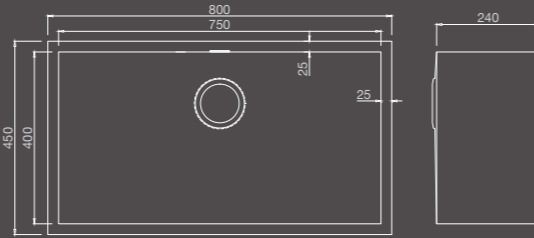

QUÄTEK SERIES

EVOLUTIONARY AND REFINED

With **R0**
Radius Angle

1.5MM
Thickness

16G
THICK STEEL

HT-QUÄTEK-500-H
Single Bowl + 4 1/2" Waste Strainer
Overall Size : L500 x W450 x D240mm
Bowl Size : L450 x W400 x D240mm
Thickness : 1.5mm with Undercoating

HT-QUÄTEK-650-H
Single Bowl + 4 1/2" Waste Strainer
Overall Size : L650 x W450 x D240mm
Bowl Size : L550 x W400 x D240mm
Thickness : 1.5mm with Undercoating

HT-QUÄTEK-800-H
Single Bowl + 4 1/2" Waste Strainer
Overall Size : L800 x W450 x D240mm
Bowl Size : L750 x W400 x D240mm
Thickness : 1.5mm with Undercoating

HT-QUÄTEK-920-H
1 3/4" Bowl + 4 1/2" Waste Strainer
Overall Size : L920 x W450 x D240mm
Bowl Size : L420 x W400 x D240mm
Thickness : 1.5mm with Undercoating

HT-QUÄTEK-921-H
Double Bowl + 4 1/2" Waste Strainer
Overall Size : L920 x W450 x D240mm
Bowl Size : L360 x W400 x D240mm
Thickness : 1.5mm with Undercoating

PLATZ SERIES

HANDCRAFTED WITH PRECISION

With **R10**
Radius Angle

1.2MM
Thickness

18G
THICK STEEL

HT-PLATZ-881-H
Double Bowl + 4 1/2" Waste Strainer
Overall Size : L880 x W450 x D230mm
Bowl Size : L460 x W400 x D230mm / L340 x W400 x D230mm
Thickness : 1.2mm with Undercoating